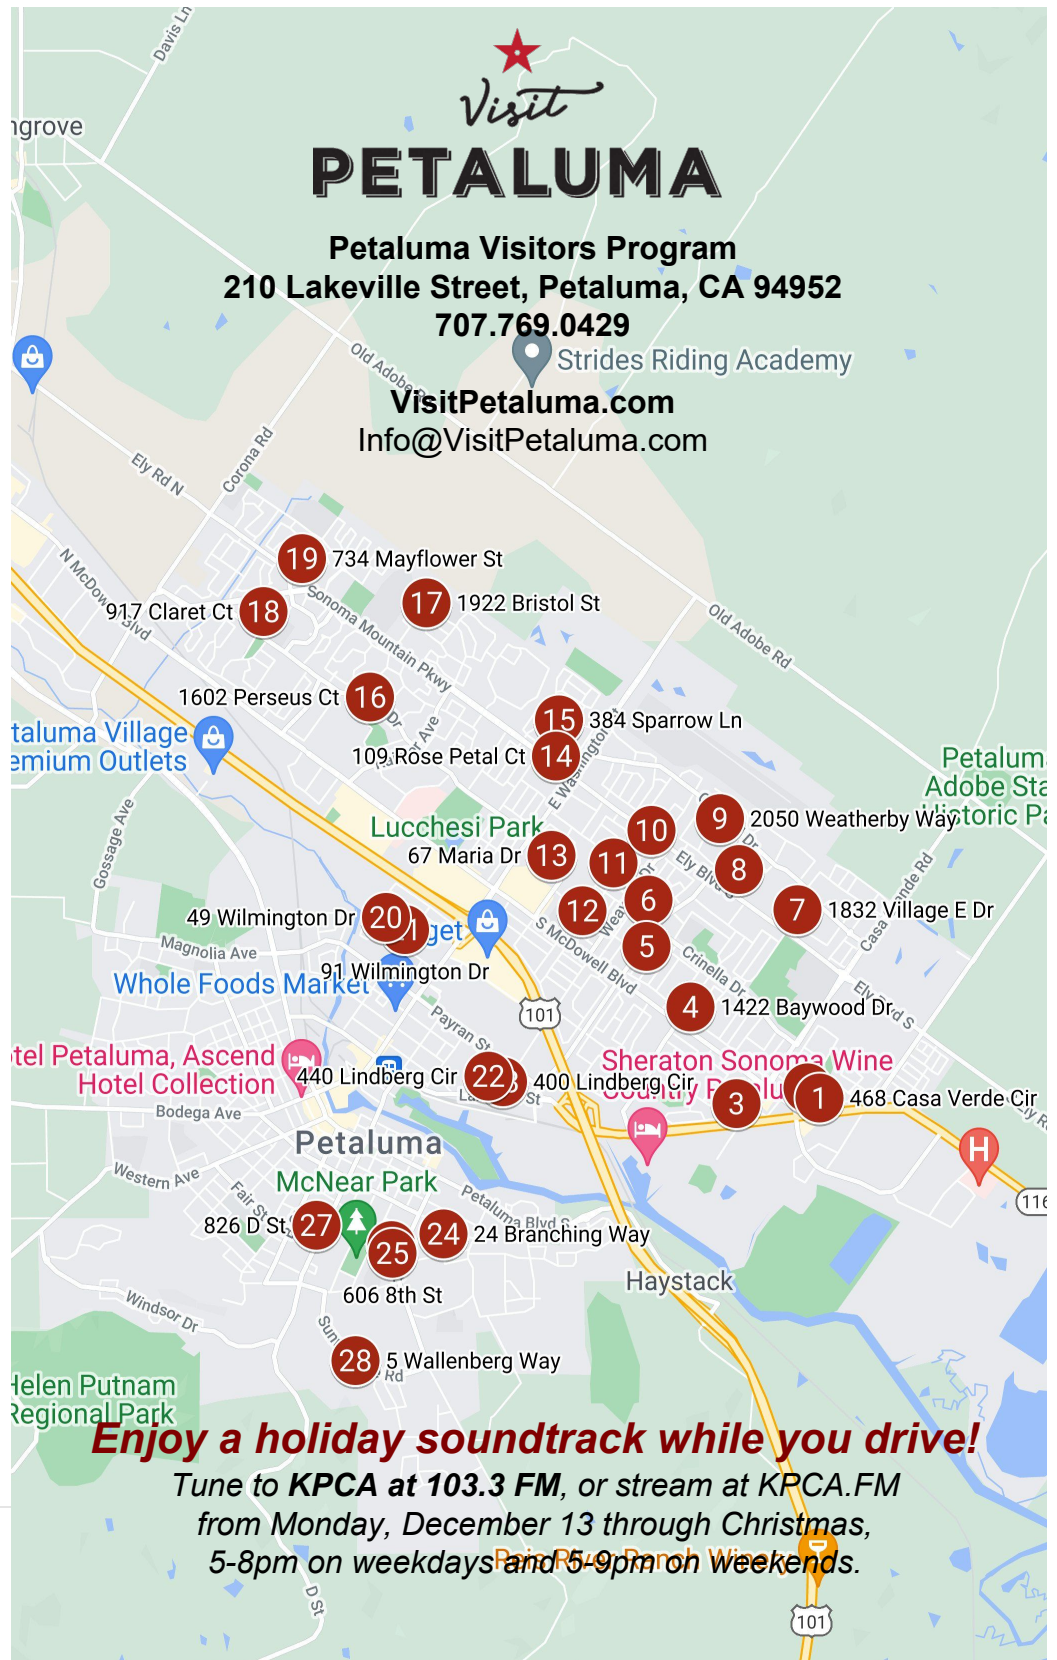

2021 "City of Lights" Map of Decorated Homes

These Petaluma homes go all out to share the holiday spirit!

- 1 468 Casa Verde Cir
- 2 608 Casa Verde Ct
- 3 1292 St Francis Dr
- 4 1422 Baywood Dr
- 5 1505 Meadowlark Ln
- 6 1625 Sarkesian Dr
- 7 1832 Village E Dr
- 8 812 Bluegrass Dr
- 9 2050 Weatherby Way
- 10 1900 Clydesdale Way
- 11 382 Albert Way
- 12 1444 McGregor Ave
- 13 67 Maria Dr
- 14 109 Rose Petal Ct
- 15 384 Sparrow Ln
- 16 1602 Perseus Ct
- 17 1922 Bristol St
- 18 917 Claret Ct
- 19 734 Mayflower St
- 20 49 Wilmington Dr
- 21 91 Wilmington Dr
- 22 440 Lindberg Cir
- 23 400 Lindberg Cir
- 24 24 Branching Way
- 25 606 8th St
- 26 601 8th St
- 27 826 D St
- 28 5 Wallenberg Way

Gather your family, plan your route, and get ready to ooh and ahh on the self-guided "City of Lights Driving Tour" of Decorated Homes.